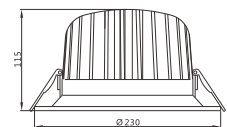

Recessed

Ela VLD802/42W

Slim downlight for recessed installation in ceiling. Available in 6 powers and 3 dimensions. Housing made of die casting aluminum with highly pure powder coating. Available in white (RAL 9003), black (RAL 9005) and grey aluminum (RAL9006) color. It mounts COB led. Reflector in specular silver anodized aluminum. UGR \leq 22. The led driver is included and external to the fixture. Clear or frosted shade optional can be ordered. Fixing system by springs. The lumen output is based on 3000K (CRI80) led.

Cut out: Ø200mm

Light source information

Led Type: COB

Led power consumption (W):	42W
Led lumen output (CRI80):	5040
Led efficiency (lm/W):	120
LED Power:	42W

Packaging

Net weight (kg):	0.97
Gross weight multiple packaging (kg):	20.4
Dimesions multiple packaging (mm):	650x485x490
Products quantity multiple packaging:	20